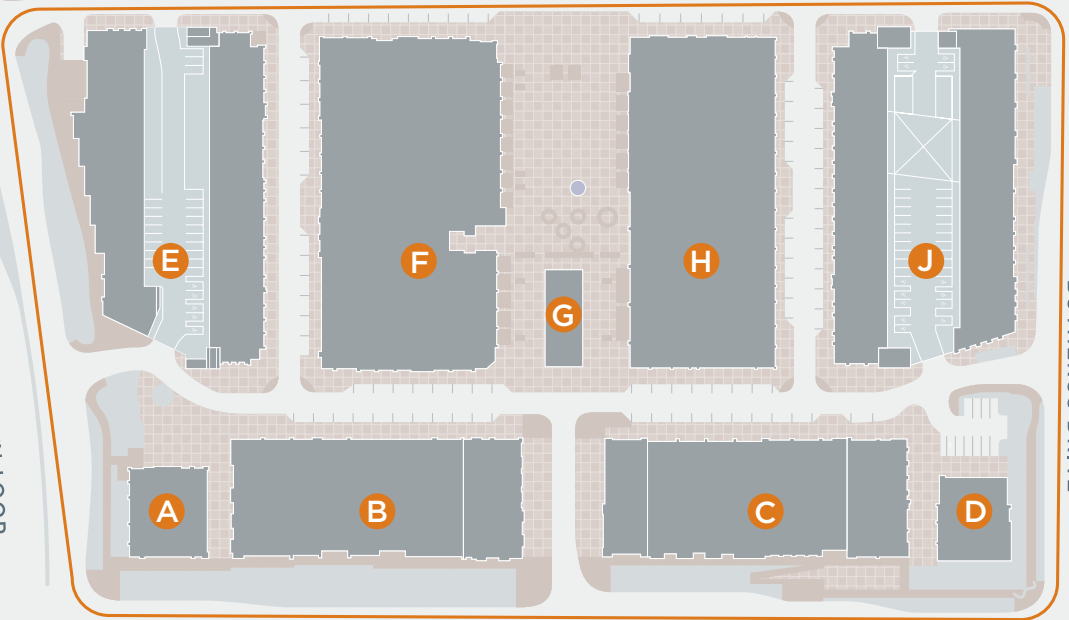

73RD ST

GREENWAY HAYDEN LOOP

BUTERUS DRIVE

SCOTTSDALE ROAD